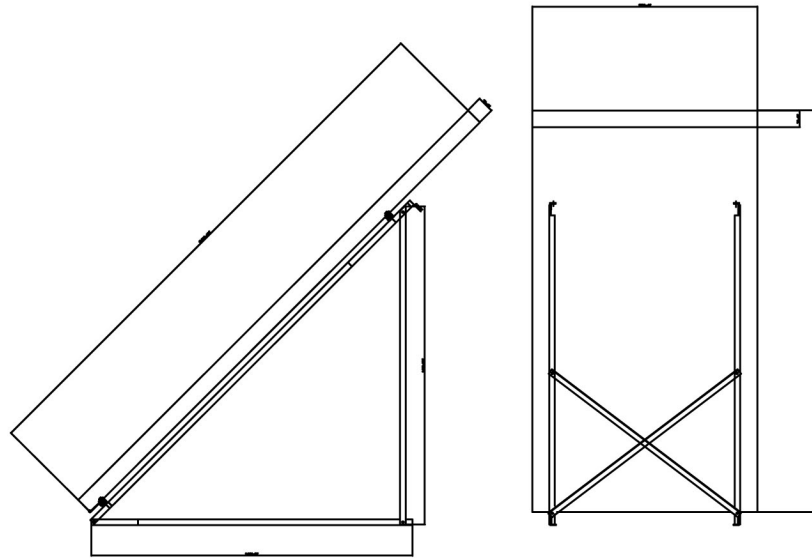

4X10 FLAT TYPE MOUN. SET FOR 1 COLL.

4X10 ON ROOF MOUN. SET FOR 1 COLL.

WARNING:
* Manufacturer's in no event is liable for any product damage caused from faulty installation.
* Mounting set is produced for normal circumstances.
If there is any extreme climate circums in your country like typhoon , strong wind etc.
Please support mounting set with additional precautions as shown on figure 1 and 2.

DIMENSION	PCS	PART NO
30 mm	8	P1-1.07
30 mm	2	P1-1.06
40 mm	4	P1-1.08
1300 mm	2	P1-1.05
1270 mm	2	P1-1.01
1700 mm	2	PRE-1.03
2400 mm	2	PRE-1.02
1720 mm	2	PRE-1.04

ON ROOF WITH MARSEILLE TYPE HOOK

DIMENSION	PCS	PART NO
M8*20 mm	4	08
	8	07
M8*16 mm	4	06
30 mm	8	05
30 mm	2	04
40 mm	4	03
1300 mm	2	02
	4	01

ON ROOF WITH HOOK

DIMENSION	PCS	PART NO
M8*20 mm	4	08
	8	07
M8*16 mm	4	06
30 mm	8	05
30 mm	2	04
40 mm	4	03
1300 mm	2	02
	4	01