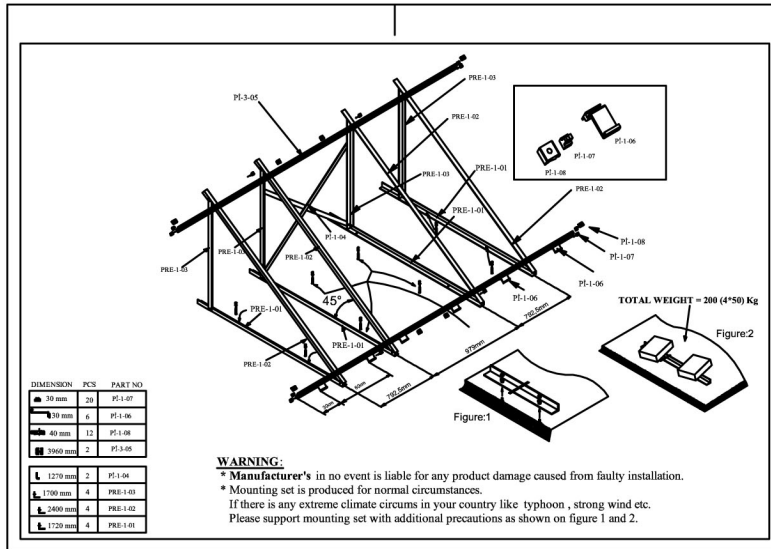

4X10 FLAT TYPE MOUN. SET FOR 3 COLL.

4X10 ON ROOF TYPE MOUN. SET FOR 3 COLL.

ON ROOF WITH MARSEILLE TYPE HOOK

ON ROOF WITH HOOK