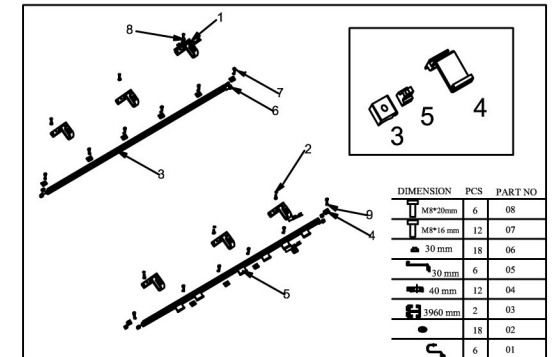

4X10 FLAT TYPE MOUN. SET FOR 3 COLL.

4X10 ON ROOF TYPE MOUN. SET FOR 3 COLL.

ON ROOF WITH MARSEILLE TYPE HOOK

ON ROOF WITH HOOK