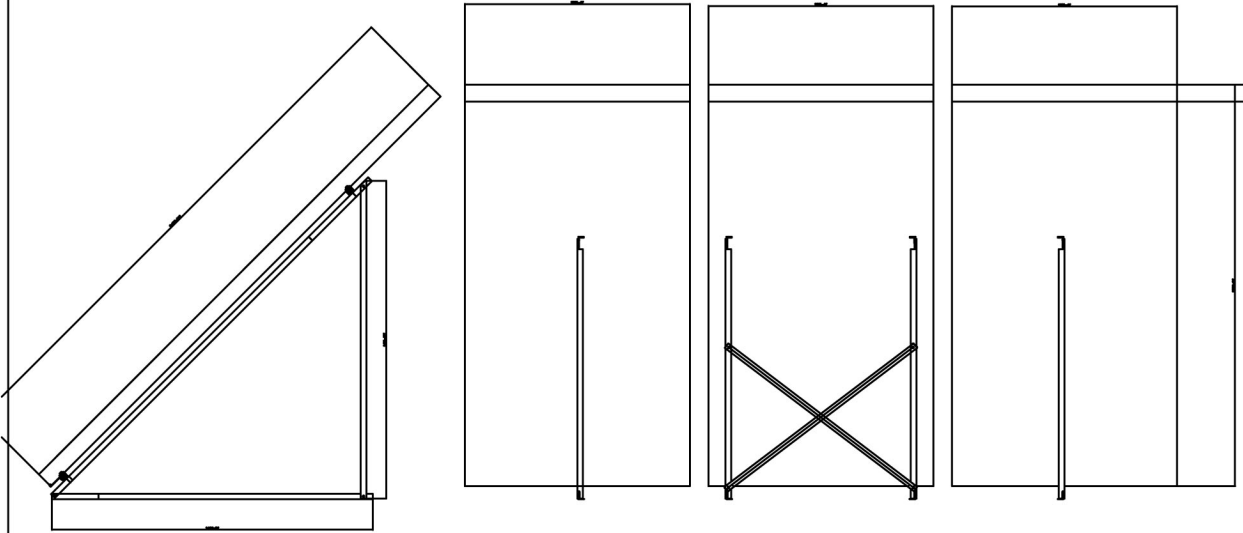

4X10 FLAT TYPE MOUN. SET FOR 3 COLL.

4X10 ON ROOF TYPE MOUN. SET FOR 3 COLL.

ON ROOF WITH MARSEILLE TYPE HOOK

ON ROOF WITH HOOK