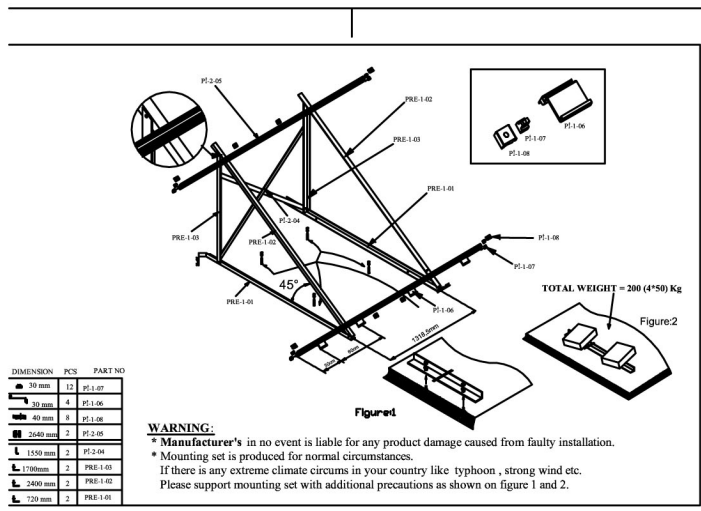

ON ROOF WITH MARSEILLE TYPE HOOK