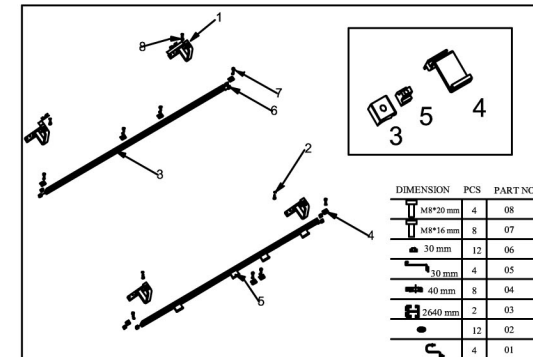

ON ROOF WITH MARSEILLE TYPE HOOK