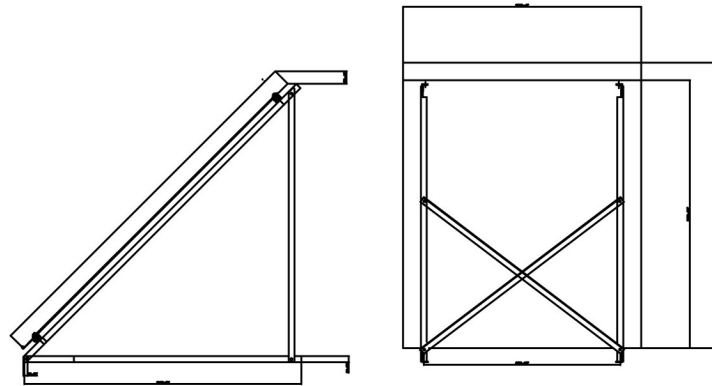

4X6,5 FLAT TYPE MOUNTING SET FOR 1 COLL.

4X6,5 ON ROOF MOUNT. SET FOR 1 COLL.

WARNING:
 * Manufacturer's in no event is liable for any product damage caused from faulty installation.
 * Mounting set is produced for normal circumstances.
 If there is any extreme climate circums in your country like typhoon, strong wind etc.
 Please support mounting set with additional precautions as shown on figure 1 and 2.

DIMENSION	PCS	PART NO
30 mm	8	P1-07
30 mm	2	P1-06
40 mm	4	P1-08
1300 mm	2	P1-05
1270 mm	2	P1-04
1384 mm	2	P1-03
1950 mm	2	P1-02
1400 mm	2	P1-01

ON ROOF WITH MARSEILLE TYPE HOOK

DIMENSION	PCS	PART NO
M8*20 mm	4	08
	8	07
M8*16 mm	4	06
30 mm	8	05
30 mm	2	04
40 mm	4	03
1300 mm	2	02
	4	01

ON ROOF WITH HOOK

DIMENSION	PCS	PART NO
M8*20 mm	4	08
	8	07
M8*16 mm	4	06
30 mm	8	05
30 mm	2	04
40 mm	4	03
1300 mm	2	02
	4	01