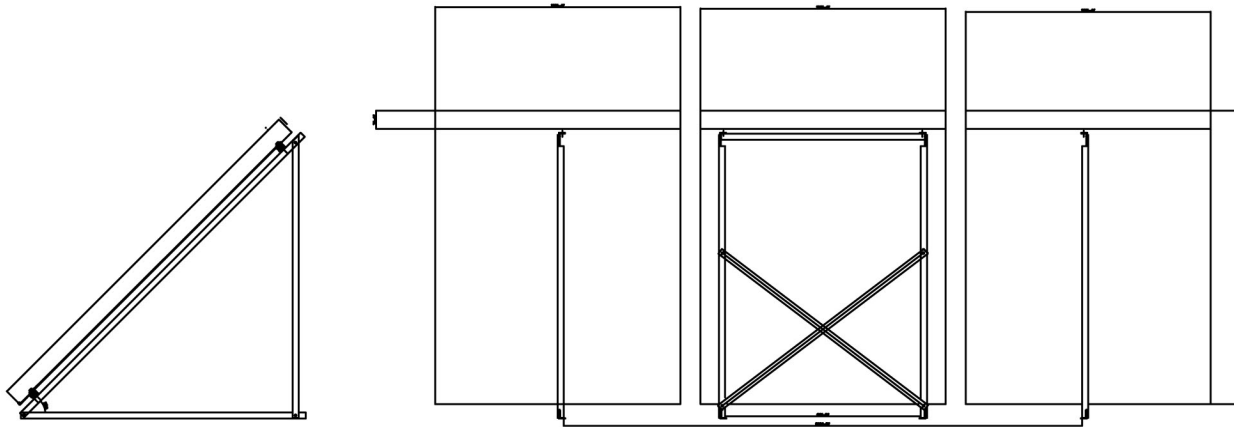

# 4X6,5 FLAT TYPE MOUN. SET FOR 3 COLL.

# 4X6,5 ON ROOF MOUN. SET FOR 3 COLL.