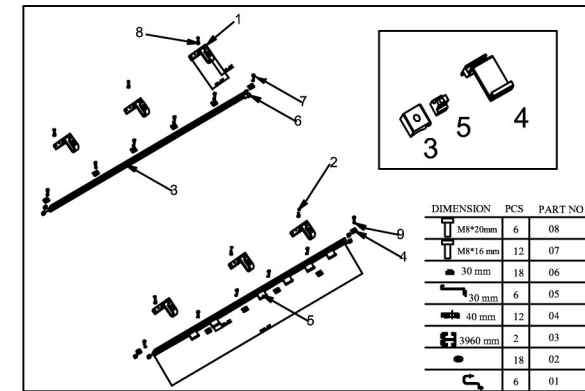

ON ROOF WITH MARSEILLE TYPE HOOKS