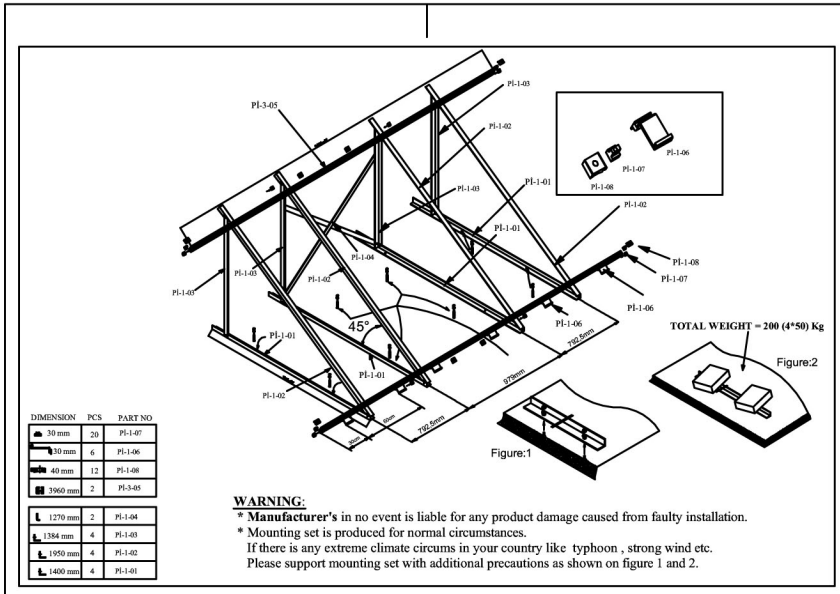

# 4X6,5 FLAT TYPE MOUN. SET FOR 3 COLL.

# 4X6,5 ON ROOF MOUN. SET FOR 3 COLL.