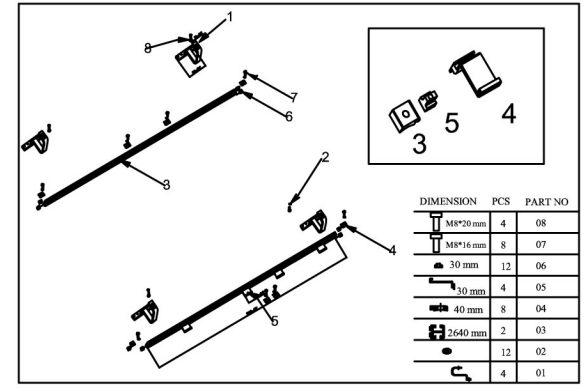

4X6,5 FLAT TYPE MOUNT. SET FOR 2 COLL.

4X6,5 ON ROOF MON. SET FOR 2 COLL.

ON ROOF WITH MARSEILLE TYPE ROOF HOOK

ON ROOF WITH HOOKS