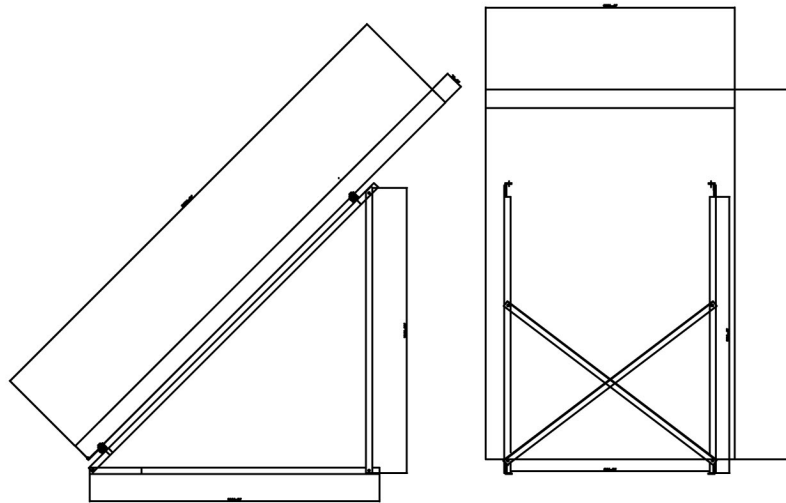

# 4X8 FLAT TYPE MOUN. SET FOR 1 COLL.

# 4X8 ON ROOF MOUN. SET FOR 1 COLL.

DIMENSION	PCS	PART NO
30 mm	8	PI-1-07
30 mm	2	PI-1-06
40 mm	4	PI-1-08
1300 mm	2	PI-1-05

1270 mm	2	PI-1-04
1384 mm	2	PI-1-03
1950 mm	2	PI-1-02
1400 mm	2	PI-1-01

**WARNING:**  
 \* Manufacturer's in no event is liable for any product damage caused from faulty installation.  
 \* Mounting set is produced for normal circumstances.  
 If there is any extreme climate circums in your country like typhoon , strong wind etc.  
 Please support mounting set with additional precautions as shown on figure 1 and 2.

## ON ROOF WITH MARSEILLE TYPE HOOK

DIMENSION	PCS	PART NO
M8*20 mm	4	08
	8	07
M8*16 mm	4	06
30 mm	8	05
30 mm	2	04
40 mm	4	03
1300 mm	2	02
	4	01

## ON ROOF WITH HOOK

DIMENSION	PCS	PART NO
M8*20 mm	4	08
	8	07
M8*16 mm	4	06
30 mm	8	05
30 mm	2	04
40 mm	4	03
1300 mm	2	02
	4	01