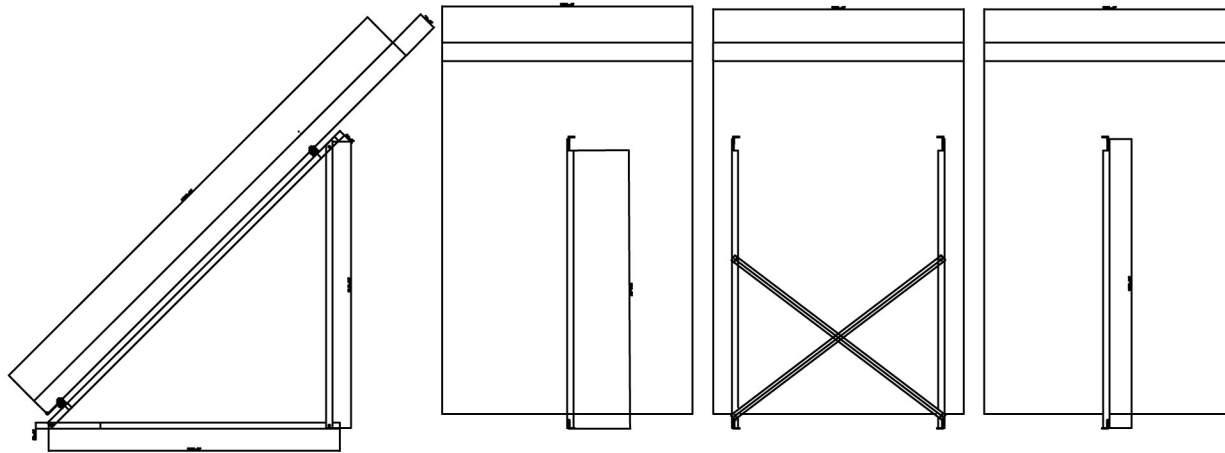

# 4X8 FLAT TYPE MOUN. SET FOR 3 COLL.

# 4X8 ON ROOF MOUN. SET FOR 3 COLL.