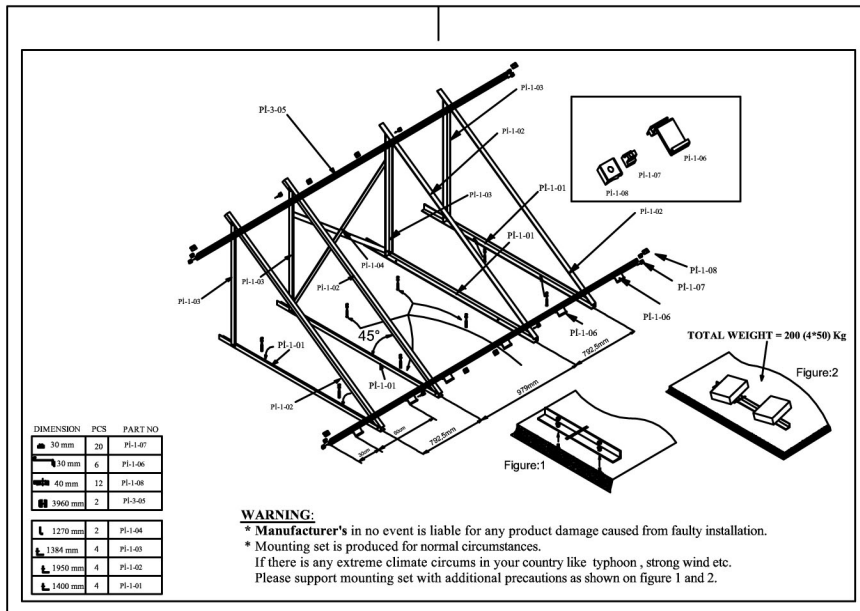

ON ROOF WITH MARSEILLE TYPE HOOK