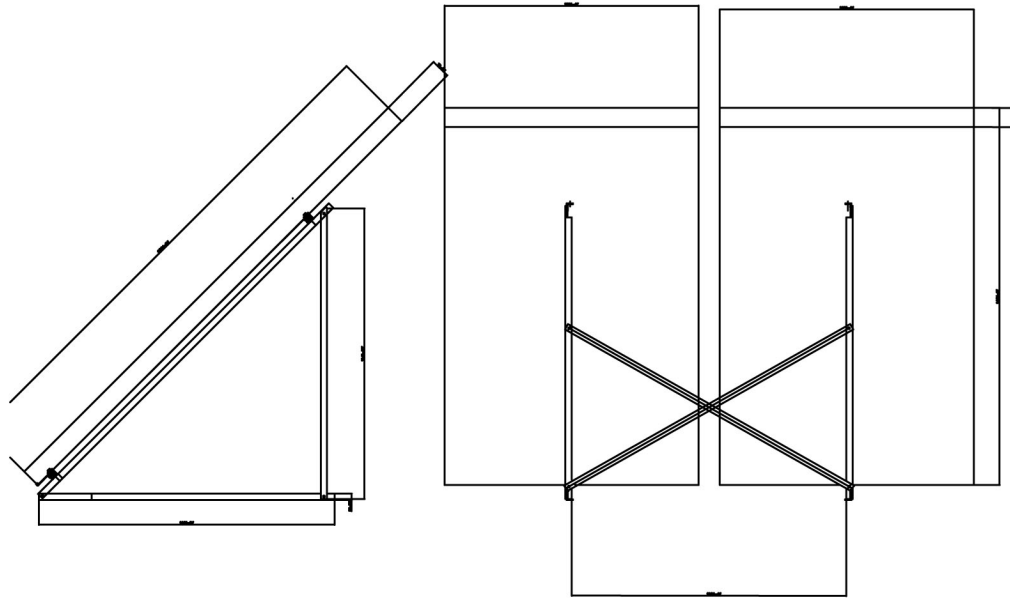

# 4X8 FLAT TYPE MON. SET FOR 2 COLL.

# 4X8 ON ROOF MOUN. SET FOR 2 COLL

## ON ROOF WITH MARSEILLE TYPE HOOK