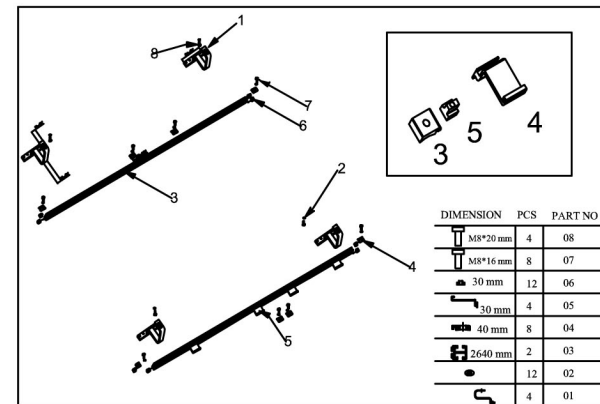

ON ROOF WITH MARSEILLE TYPE HOOK